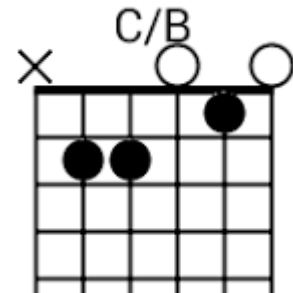

# There's Your Trouble – Dixie Chicks (MGK Live)

Capo:2nd fret

C G/B Am G F Em Dm G x2

[Verse 1]

C G/B Am G  
Should have been diff'rent, but it wasn't diff'rent,  
F Em Dm G  
Was the same old story, "Dear John" and so long  
C G/B Am G F  
Should have fit like a glove, should have fit like a ring  
Em Dm G F  
Like a diamond ring, a token of true love  
[Pre-Chorus]

C F  
Should have all worked out, but it didn't  
G

She should be here now, but she isn't  
[Chorus]

C C/B Am G  
There's your trouble, there's your trouble  
F Em Dm G  
seeing double with the wrong one

C F  
Could have been true love, but it wasn't  
G

It should all add up, but it doesn't  
[Chorus]

C C/B Am G  
There's your trouble, there's your trouble  
F Em Dm G  
seeing double with the wrong one

C C/B Am G  
You can't see I love you, you can't see she doesn't  
F Em Dm

# There's Your Trouble – Dixie Chicks (MGK Live)

Should have all worked out, but it didn't  
She should be here now, but she isn't  
[Chorus]  
There's your trouble, there's your trouble  
seeing double with the wrong one  
You can't see I love you, you can't see she doesn't  
But you just keep holding on  
[Post-Chorus]  
There's your trouble  
There's your trouble  
There's your trouble  
There's your trouble  
[Outro]  
There's your trouble  
C G/B Am G F Em Dm G  
C G/B Am G F Em Dm G  
C G/B  
[Fade Out]  
Am G F Em Dm G C  
G/B Am G